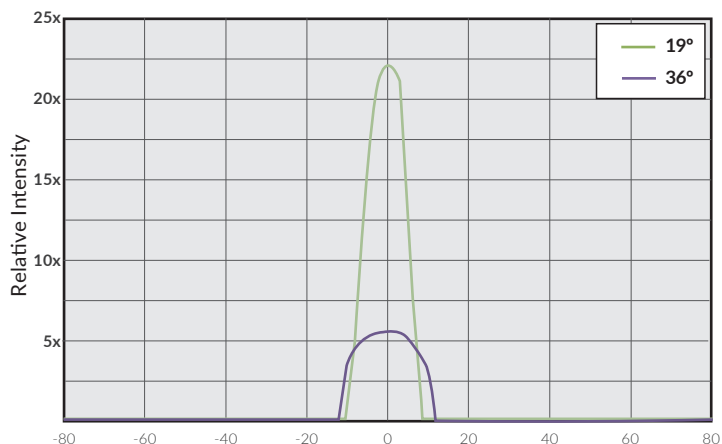

The **G9 COLOR** is a cinema-grade 400W full-color ellipsoidal featuring razor-sharp cuts and a distinctive 360-degree rotating barrel. Its 19° and 36° lens tubes deliver a bright, even beam with no color fringing. At its core is Fiilex's patented Dense Matrix LED, engineered for exceptional dimming performance and precise color calibration. The G9 ellipsoidal offers complete creative control and can be mounted or concealed easily on any production set.

## BEAM PROFILE

### SPECIFICATIONS

Beam Angle	19° / 36° lens tube
CCT Range	2000-10000K continuous tuning + magenta/green shift
CRI / TLCI	95 / 90 typical
Control Modes	CCT, HSI, RGBW, GEL, CCTRGBW, CCTHSI, CIExy, ICTHS, and more
Dimming	100 - 0% flicker free
Dimming Modes / Curve	Smooth, Sharp / Linear, Gamma
Light Engine	DiCon Dense Matrix LED
Power Consumption	400W max AC   380W max DC
BTUs/hour	1364 (BTUs/hour) max
DC Input	48V DC (via XLR-3)
AC Input	100 - 240V AC, 50 ~ 60Hz
DMX/RDM Port	XLR-5
Wireless Control	Integrated LumenRadio CRMX TimoTwo
USB Power Output	5V/1A (via USB-A)
Weight with 19° lens tube	Fixture: 26.2 lbs / 11.9 kg
Size (L x W x H) 19° lens tube	24.2" x 12.8" x 20.6" / 61.5cm x 32.5cm x 52.4cm
Mount Type	Combo (baby stud female / junior stud male)
IP Rating	IP-X5 (water-resistant)
Thermal Design	Controllable fan
Operating Temperature	32 - 104°F / 0 - 40°C
GoBo Size	B Size (Diameter 86mm / Max Image: 64.5mm / Max Thickness: 1mm)