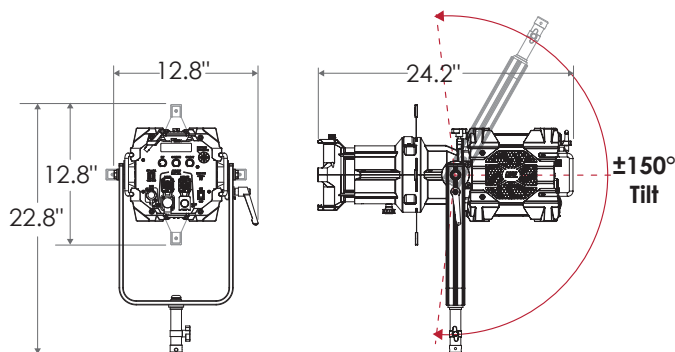

The **G9 COLOR** is a cinema-grade 400W full-color ellipsoidal featuring razor-sharp cuts and a distinctive 360-degree rotating barrel. Its 19° and 36° lens tubes deliver a bright, even beam with no color fringing. At its core is Fiilex's patented Dense Matrix LED, engineered for exceptional dimming performance and precise color calibration. The G9 ellipsoidal offers complete creative control and can be mounted or concealed easily on any production set.

## BEAM PROFILE

### SPECIFICATIONS

Beam Angle	19° / 36° lens tube
CCT Range	2000-10000K continuous tuning + magenta/green shift
CRI / TLCI	95 / 90 typical
Control Modes	CCT, HSI, RGBW, GEL, CCTRGBW, CCTHSI, CIExy, ICTHS, and more
Dimming	100 - 0% flicker free
Dimming Modes / Curve	Smooth, Sharp / Linear, Gamma
Light Engine	DiCon Dense Matrix LED
Power Consumption	400W max AC   380W max DC
BTUs/hour	1364 (BTUs/hour) max
DC Input	48V DC (via XLR-3)
AC Input	100 - 240V AC, 50 ~ 60Hz
DMX/RDM Port	XLR-5
Wireless Control	Integrated LumenRadio CRMX TimoTwo
USB Power Output	5V/1A (via USB-A)
Weight with 19° lens tube	Fixture: 26.2 lbs / 11.9 kg
Size (L x W x H) 19° lens tube	24.2" x 12.8" x 20.6" / 61.5cm x 32.5cm x 52.4cm
Mount Type	Combo (baby stud female / junior stud male)
IP Rating	IP-X5 (water-resistant)
Thermal Design	Controllable fan
Operating Temperature	32 - 104°F / 0 - 40°C
GoBo Size	B Size (Diameter 86mm / Max Image: 64.5mm / Max Thickness: 1mm)