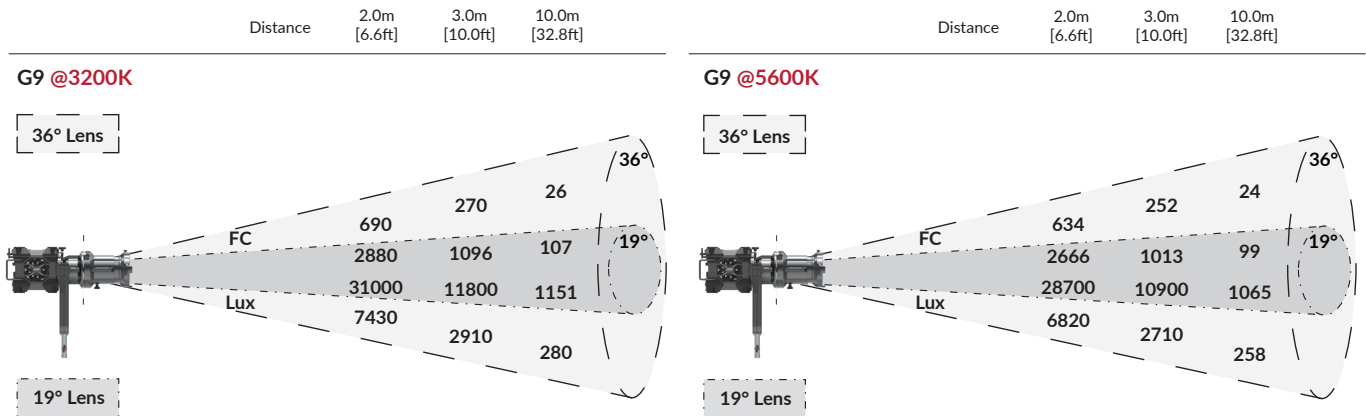

SPECIFICATIONS

Beam Angle	19° / 36° lens tube
CCT Range	2000-10000K continuous tuning + magenta/green shift
CRI / TLCI	95 / 90 typical
Control Modes	CCT, HSI, RGBW, GEL, CCTRGBW, CCTHSI, CIExy, ICTHS, and more
Dimming	100 - 0% flicker free
Dimming Modes / Curve	Smooth, Sharp / Linear, Gamma
Light Engine	DiCon Dense Matrix LED
Power Consumption	400W max AC | 380W max DC
BTUs/hour	1364 (BTUs/hour) max
DC Input	48V DC (via XLR-3)
AC Input	100 - 240V AC, 50 ~ 60Hz
DMX/RDM Port	XLR-5
Wireless Control	Integrated LumenRadio CRMX TimoTwo
USB Power Output	5V/1A (via USB-A)
Weight with 19° lens tube	Fixture: 26.2 lbs / 11.9 kg
Size (L x W x H) 19° lens tube	24.2" x 12.8" x 20.6" / 61.5cm x 32.5cm x 52.4cm
Mount Type	Combo (baby stud female / junior stud male)
IP Rating	IP-X5 (water-resistant)
Thermal Design	Controllable fan
Operating Temperature	32 - 104°F / 0 - 40°C
GoBo Size	B Size (Diameter 86mm / Max Image: 64.5mm / Max Thickness: 1mm)

PHOTOMETRIC DATA

OPTIONAL ACCESSORIES

Leko Gobo Set of 4
FLXGCLR-GOBOSET